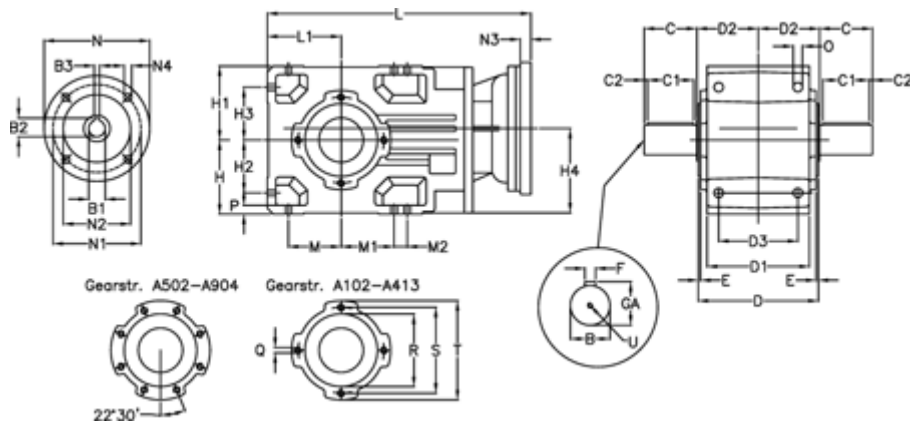

Article number: 29600202652225  
 Description: Bevel helical gearbox  
 A202UD-26,5-P71B5

## Measures

B = 30	D1 = 110	H1 = 80	M2 = 0	Q = M8x15
B1 = 14	D2 = 73	H2 = 60.0	N = 160	R = 95
B2 = 16.3	D3 = 90	H3 = 60.0	N1 = 130	S = 115
B3 = 5	Description = A202UD-xx-P71 B5	H4 = 93.0	N2 = 110	T = 140
C = 60	E = 3.0	L = 306.0	N3 = 0	U = M10x22
C1 = 50	F = 10	L1 = 80	N4 = M8x16	
C2 = 5.0	GA = 33.0	M = 60.0	O = 9.5	
D = 136	H = 80	M1 = 60.0	P = 9	